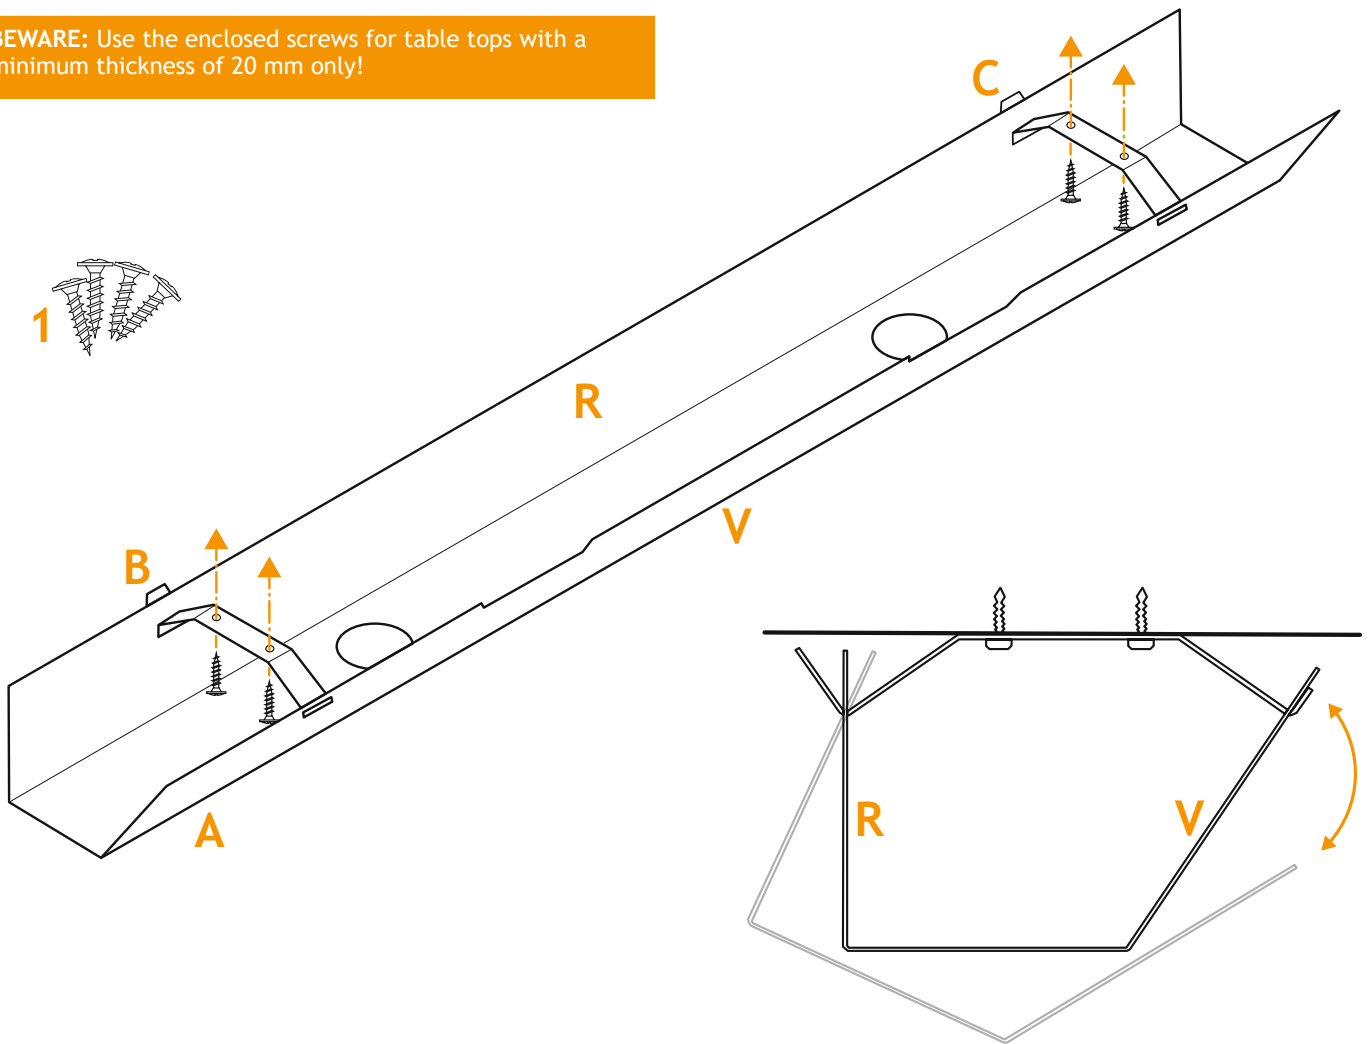

BEWARE: Use the enclosed screws for table tops with a minimum thickness of 20 mm only!

INSTALLATION

- ☑ (recommended as an option) Mark the holes for **brackets B + C** and pre-drill them if necessary; note the distances to the respective tray length (see dimensions on the frontpage)
- ☑ Mount **brackets B + C** firmly to the tabletop with the 4 fastening screws **(1)**.
Attention: the sloping front V of the tray A is hooked onto the shorter hook of the brackets.
- ☑ hook the **back panel R** of the tray A into the longer hook of the brackets **B + C**.
- ☑ route, insert and remove cables, plug-in connectors and power supply units.
- ☑ hook the **front V** of the tray into the shorter hooks