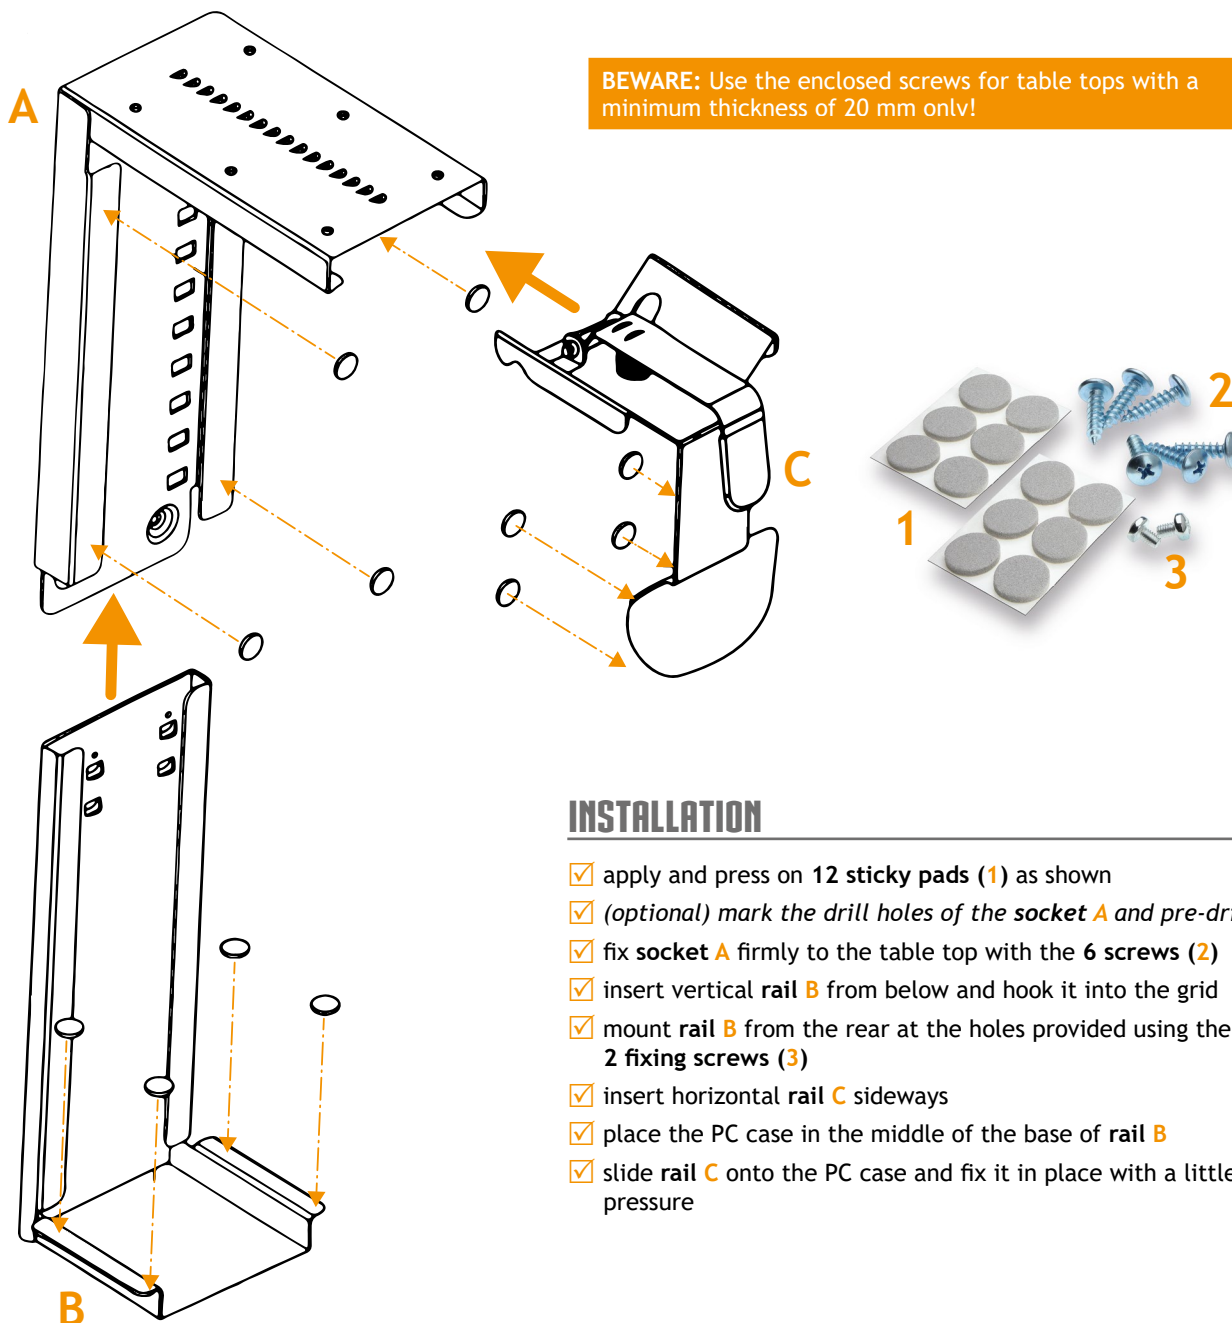

LIEFERUMFANG

PC-Halter in gewählter Farbe

DETAILS

- ✓ ideal für Midi-Tower PC-Gehäuse
- ✓ flexibel einstellbar: Höhe 380-610 mm / Breite 85-220 mm
- ✓ robuste Metallkonstruktion
- ✓ einfache Montage unter der Tischplatte (Löcher vorbohren)

CPU-HOLDER CLAW

BLACK / SILVER / WHITE

SCOPE OF DELIVERY

PC holder in selected colour

DETAILS

- ✓ designed for midi-tower PC cases
- ✓ flexibly adjustable: height 380-610 mm / width 85-220 mm
- ✓ solid metal construction
- ✓ easy mounting under the table top (pre-drill holes)

BEWARE: Use the enclosed screws for table tops with a minimum thickness of 20 mm only!

INSTALLATION

- ✓ apply and press on 12 sticky pads (1) as shown
- ✓ (optional) mark the drill holes of the socket A and pre-drill
- ✓ fix socket A firmly to the table top with the 6 screws (2)
- ✓ insert vertical rail B from below and hook it into the grid
- ✓ mount rail B from the rear at the holes provided using the 2 fixing screws (3)
- ✓ insert horizontal rail C sideways
- ✓ place the PC case in the middle of the base of rail B
- ✓ slide rail C onto the PC case and fix it in place with a little pressure

Porte-PC dans la couleur choisie

DÉTAILS

- ✓ idéal pour les boîtiers PC midi-tower
- ✓ réglable de manière flexible:
hauteur 380-610 mm / largeur 85-220 mm
- ✓ construction métallique robuste
- ✓ montage facile sous le plateau (pré-percer les trous)